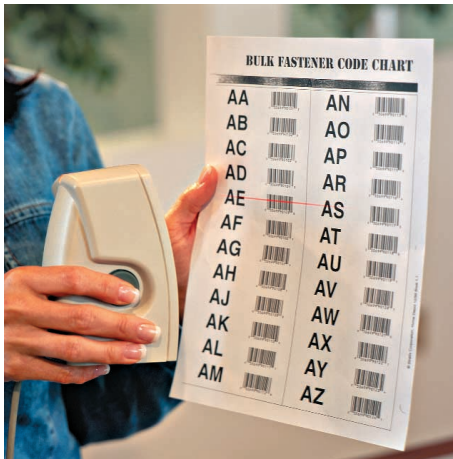

Specifications

The NCR RealScan 7892 offers a single-line mode for bar codes that are in close proximity to one another.

Interface options

- RS-232-C
- OCIA
- Non-NCR OCIA
- IBM 468X/469X
- Keyboard Wedge

Symbologies

- UPC/EAN/JAN
- Code 3 of 9 (39)
- Code 128
- IL 2 of 5
- Add-on codes

Accessories

- Checkpoint Electronic Article Surveillance compatibility
- Single-Line Scan Pattern option
- Multiple mounting option

Physical specifications

- Height: 5.4"/13.7 cm
- Width: 3.5"/8.9 cm
- Depth: 3.6"/9.1 cm
- Weight: 11 oz./ .32 kg

Environmental specifications

- Operating Temperature: 50° F-104° F
  10° C-40° C
- Relative Humidity: 5% to 95% (non-condensing)

Power requirements

- External power module or auxiliary power cable

Voltages

- 104-127v, 60Hz US/Canada
- 220-240v, 50Hz Europe
- 90-104v, 50-60Hz Japan, South America
- 4 Watts power consumption

Durability

- Withstands a six-foot drop to concrete

For more information on the NCR RealScan 7892 Bi-Modal Presentation Scanner and other solutions for the retail industry, call your NCR Representative or visit NCR on the Internet at www.ncr.com.